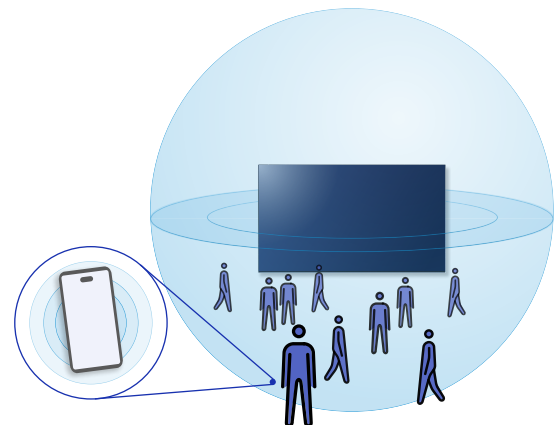

With SignMatrix, your existing devices become powerful audience measurement tools! No hardware, sensors, cameras, or wiring required. Simply enable the SignMatrix app within minutes. **MEASURE THE IMPACT**, foot traffic, dwell time, analyze customer journeys, identify high-engagement zones, and monetize displays and ad performance.

This seamless, non-invasive solution runs quietly in the background without disrupting your existing applications. SignMatrix empowers your team to optimize store layouts, and make smarter, data-driven decisions, all while respecting customer privacy. Your displays become intelligent tools that drive real business impact with SignMatrix

TRAFFIC ANALYSIS

Which displays or store departments get the most traffic?

DWELL TIME

How engaging is the displayed content? Is this the right location?

Real-Time Analytics

The SignMetrix Dashboard is elegant, intuitive, and supports seamless API integration.

Why SignMetrix?

No extra hardware needed

Easy onboarding

1 to 1000s of devices

Privacy-friendly

AI-driven insights

How it Works

SignMetrix creates three detection zones covering up to 20,000 sq ft around each Bluetooth-enabled display. It detects smartphones entering these zones, enabling SignMetrix to measure key audience metrics such as Impressions, Opportunity to See (OTS), Walk-By Traffic, and dwell time. All insights are delivered in real time through the SignMetrix Analytics Dashboard.