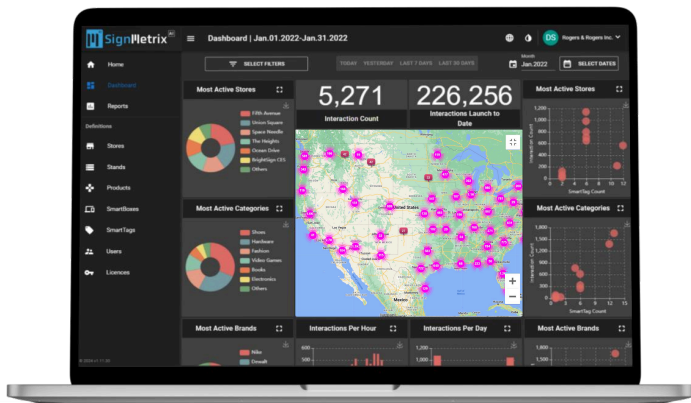

With SignMatrix, your existing devices become powerful audience measurement tools! No hardware, sensors, cameras, or wiring required. Simply enable the SignMatrix app within minutes. **MEASURE THE IMPACT**, foot traffic, dwell time, analyze customer journeys, identify high-engagement zones, and monetize displays and ad performance.

What types of customer insights does SignMetrix provide?

CUSTOMER JOURNEY

In what order do your customers travel through the store?

MONETIZATION

Measure ad reach. How many people see your ad and where. Track impact, conversions, and ROAS

TRAFFIC ANALYSIS

Which displays or store departments get the most traffic?

DWELL TIME

How engaging is the displayed content? Is this the right location?

Real-Time Analytics

The SignMetrix Dashboard is elegant, intuitive, and supports seamless API integration.

Why SignMetrix?

No extra hardware needed

Easy onboarding

1 to 1000s of devices

Privacy-friendly

AI-driven insights

How it Works

SignMetrix creates three detection zones covering up to 20,000 sq ft around each Bluetooth-enabled display. It detects smartphones entering these zones, enabling SignMetrix to measure key audience metrics such as Impressions, Opportunity to See (OTS), Walk-By Traffic, and dwell time. All insights are delivered in real time through the SignMetrix Analytics Dashboard.